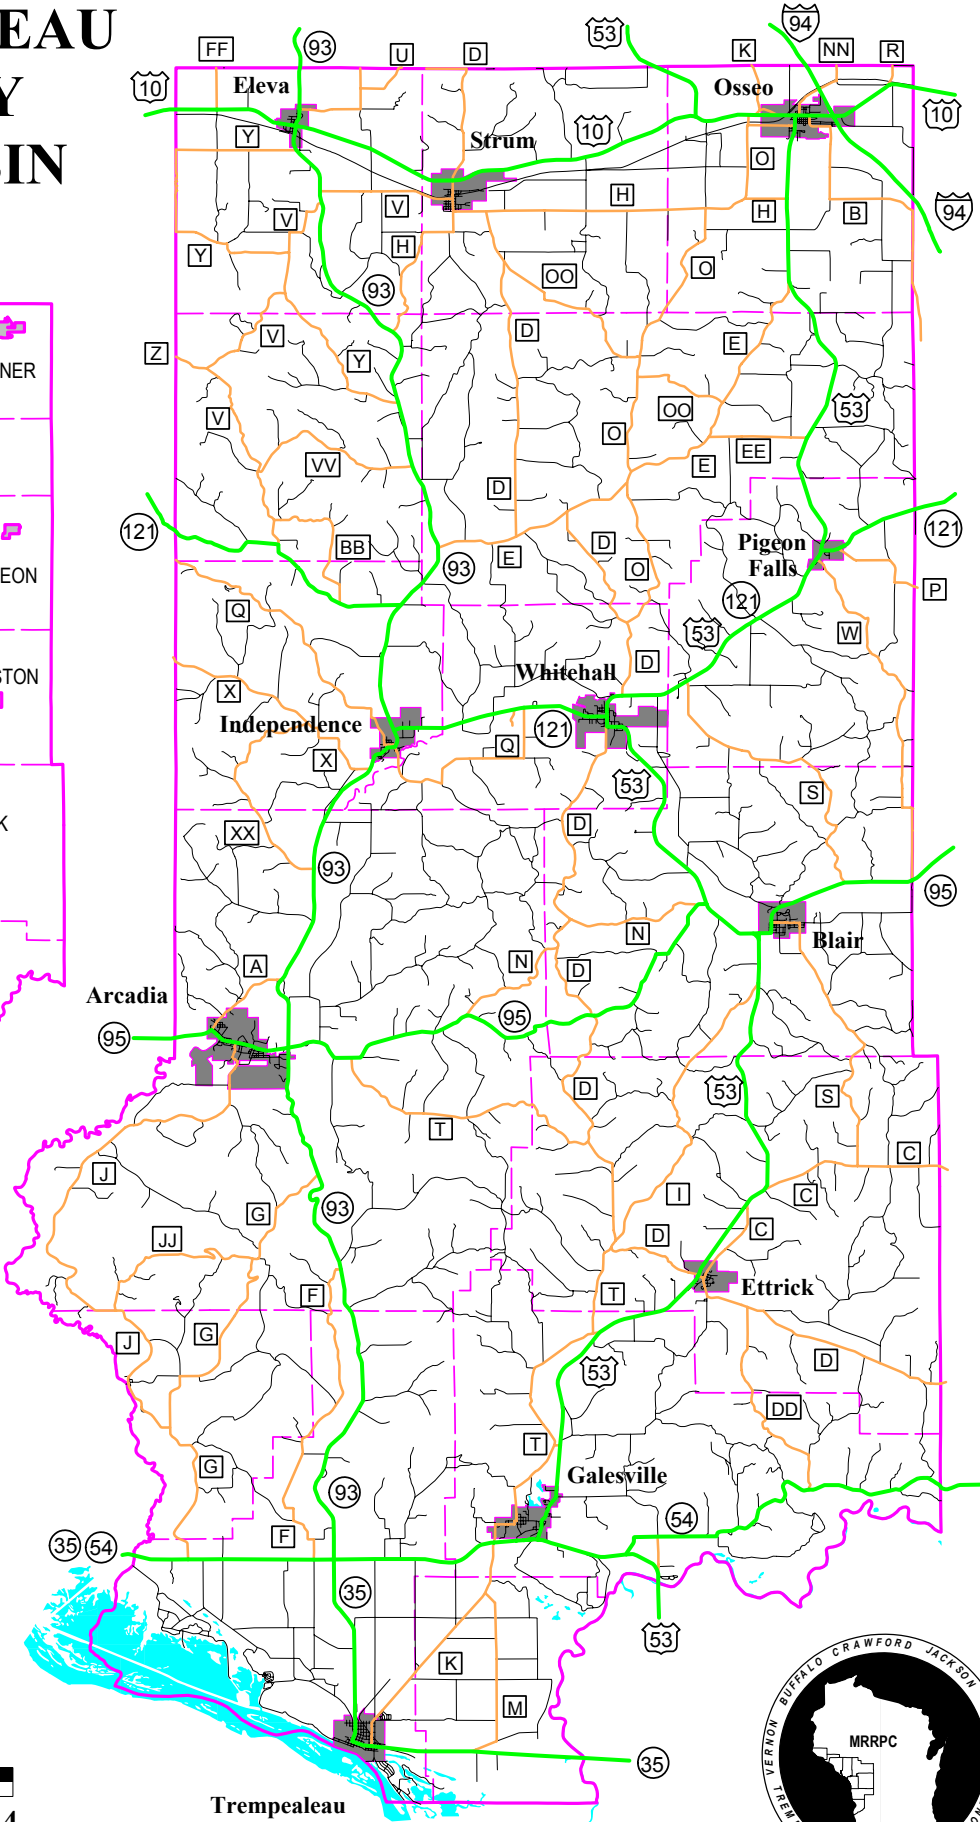

TREMPEALEAU COUNTY WISCONSIN

- Interstate
- State/US Highway
- County Road
- Local Road
- Town Boundary
- County Boundary
- Incorporated Community
- Open Water