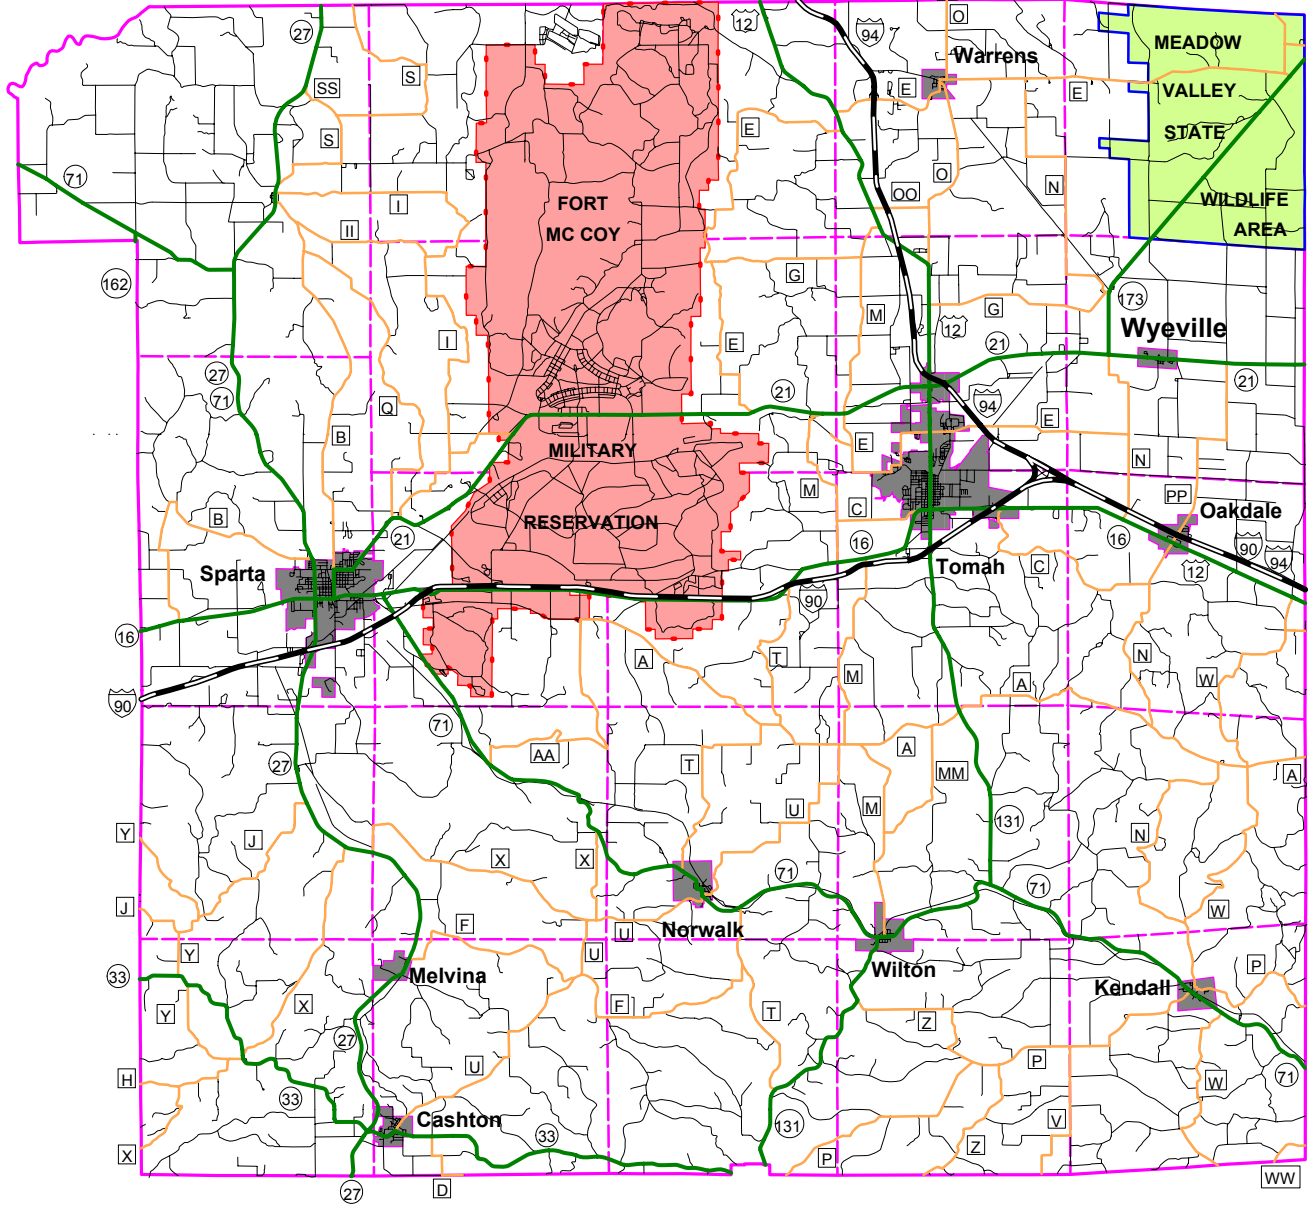

MONROE COUNTY WISCONSIN

-  Interstate
-  State/U.S. Highway
-  County Road
-  Local Road
-  Town Boundary
-  County Boundary
-  Incorporated Community