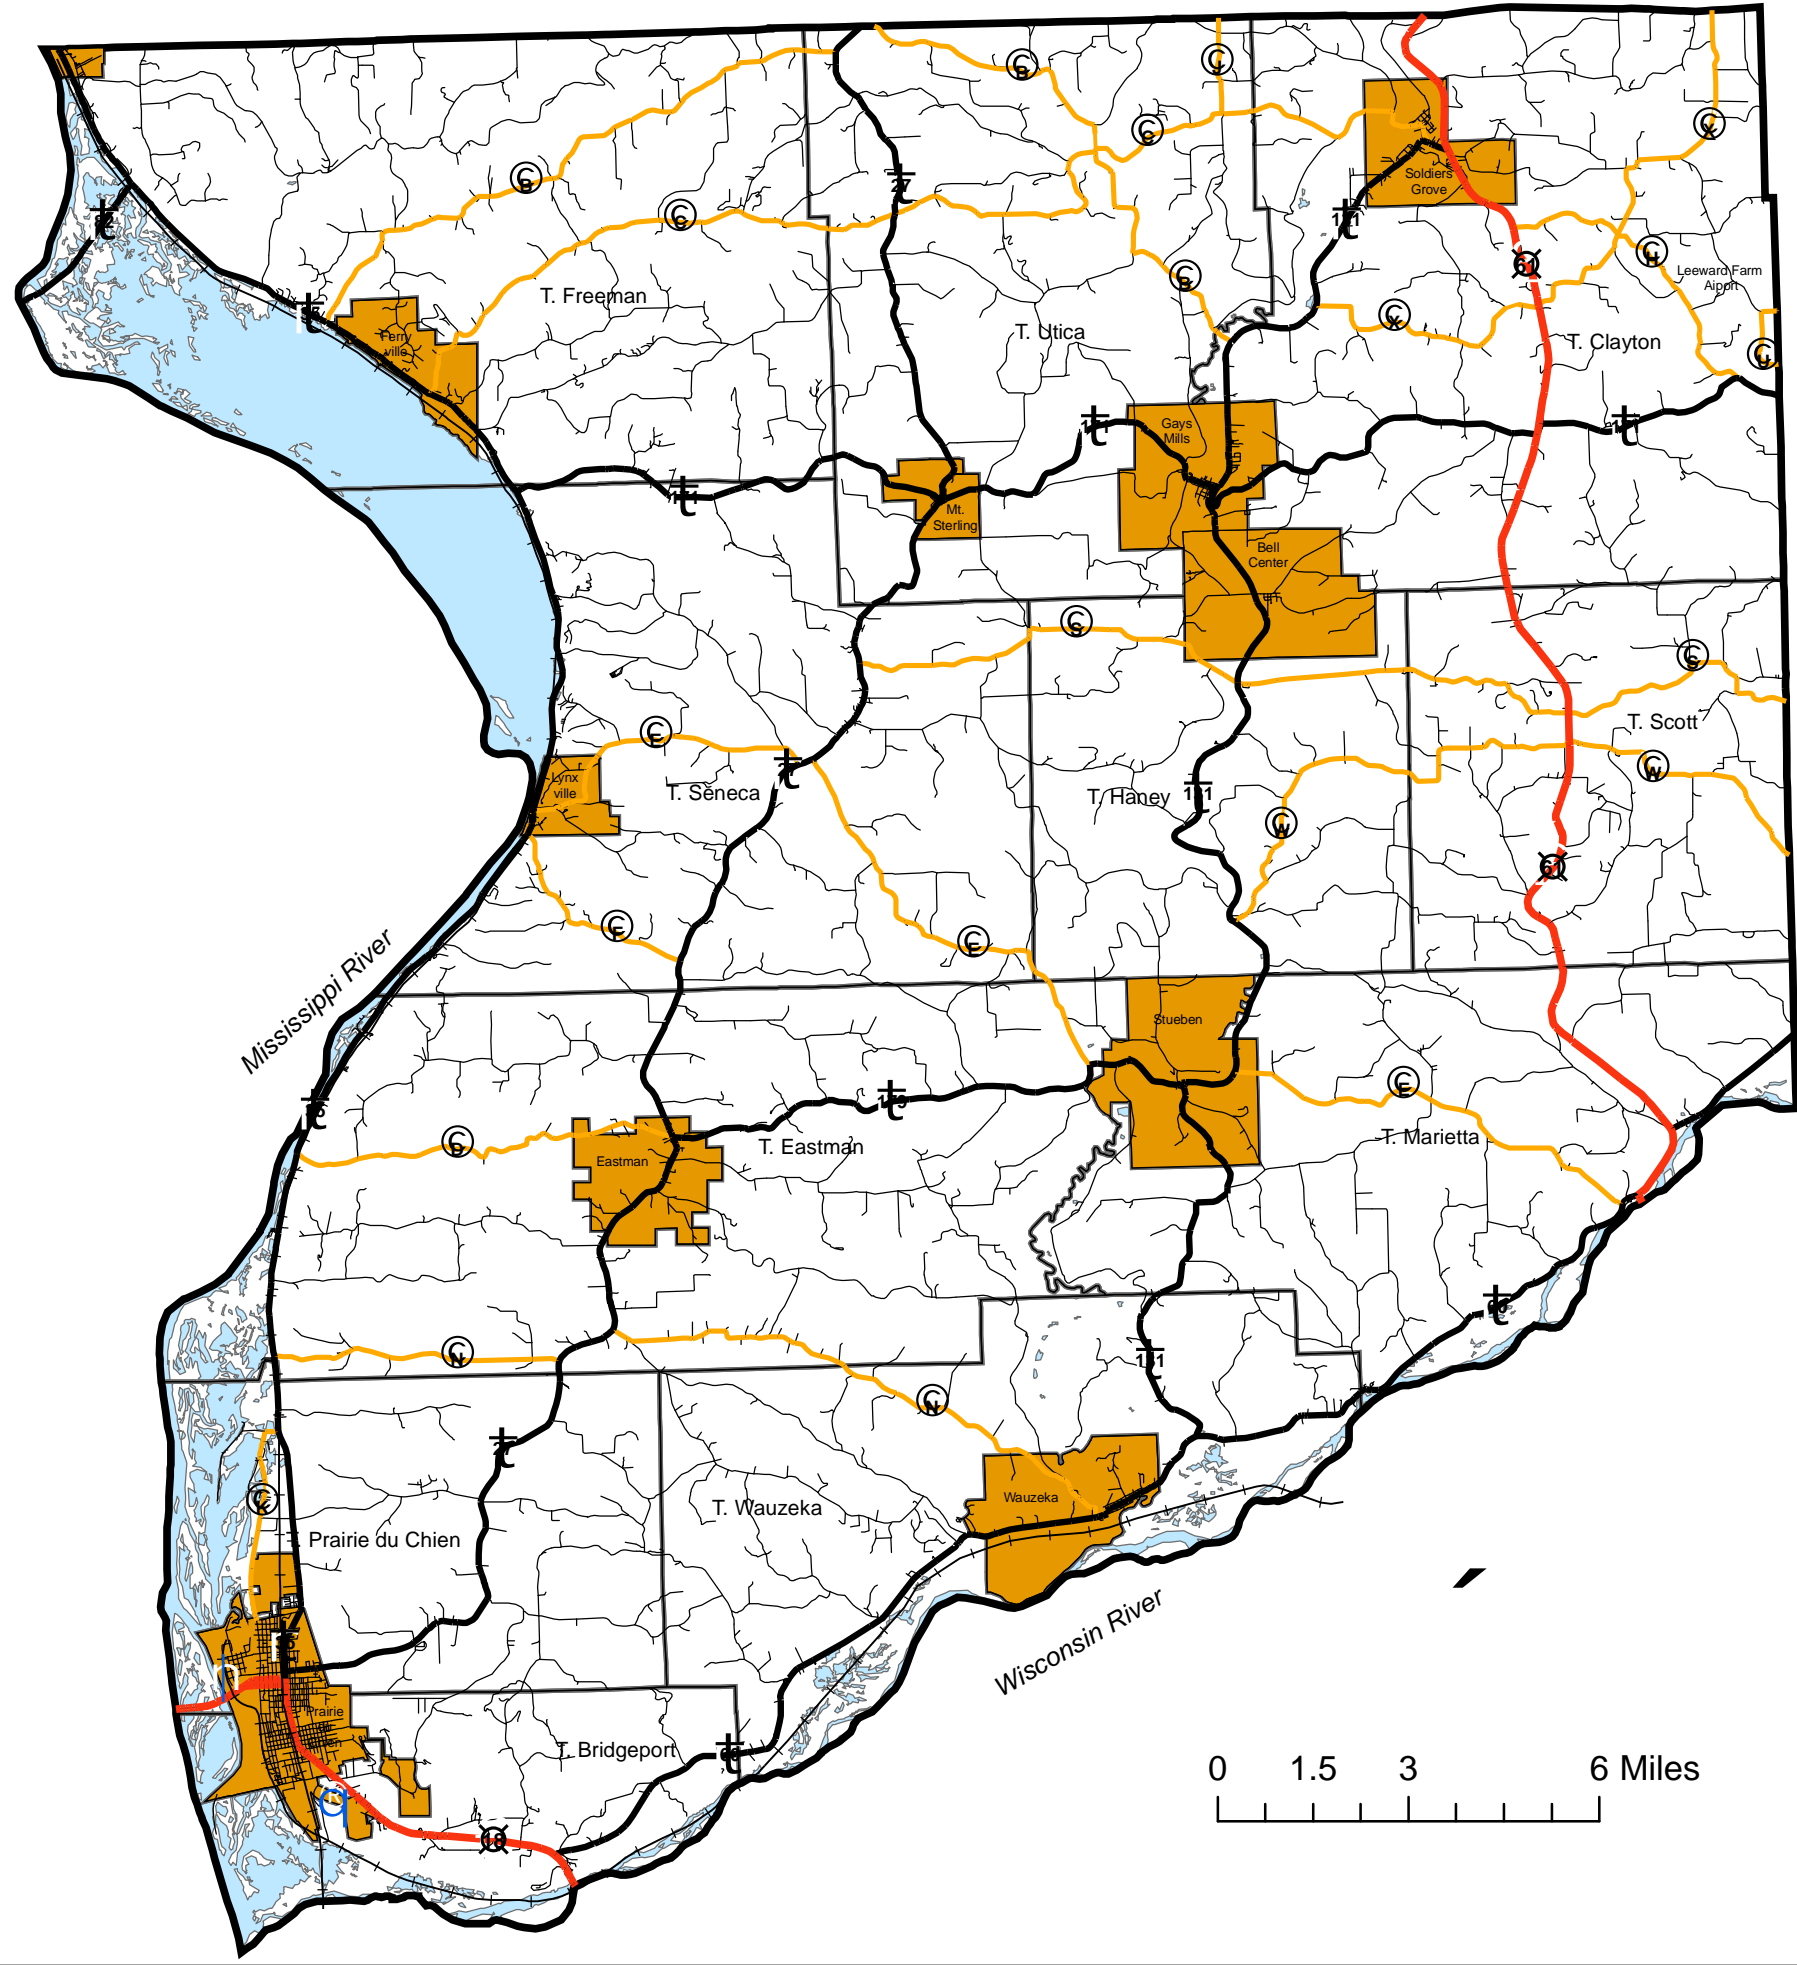

Map 4.01 Crawford County Transportation Inventory

Legend

- City/Village Limit
- Local Gov't Unit Boundaries
- U.S. Highways - 25 miles
- State Highways - 154 miles
- County Roads - 133 miles
- Local Roads
- Railroads
- Prairie du Chien Municipal Airport (PDC)
- Port of Prairie Du Chien

Miles of U.S. Highways, State Highways, and County Roads in Crawford County

U.S. Highways	Miles	State Highways	Miles	County Roads	Miles	County Roads	Miles
U.S. Highway 18	5	State Highway 27	32	County Road B	19.1	County Road K	3.2
U.S. Highway 61	20	State Highway 35	37	County Road C	19.7	County Road N	13.6
Total	25	State Highway 60	25	County Road D	6.5	County Road S	16.5
		State Highway 82	5	County Road E	19.5	County Road U	1.3
		State Highway 131	26	County Road F	3.6	County Road W	12.4
		State Highway 171	22	County Road H	5.2	County Road X	11
		State Highway 179	7	County Road J	1.6	Total	133.2
		Total	154				

Map prepared by Garrett Jensen, University of Wisconsin - La Crosse Geography Intern for the Mississippi River Regional Planning Commission