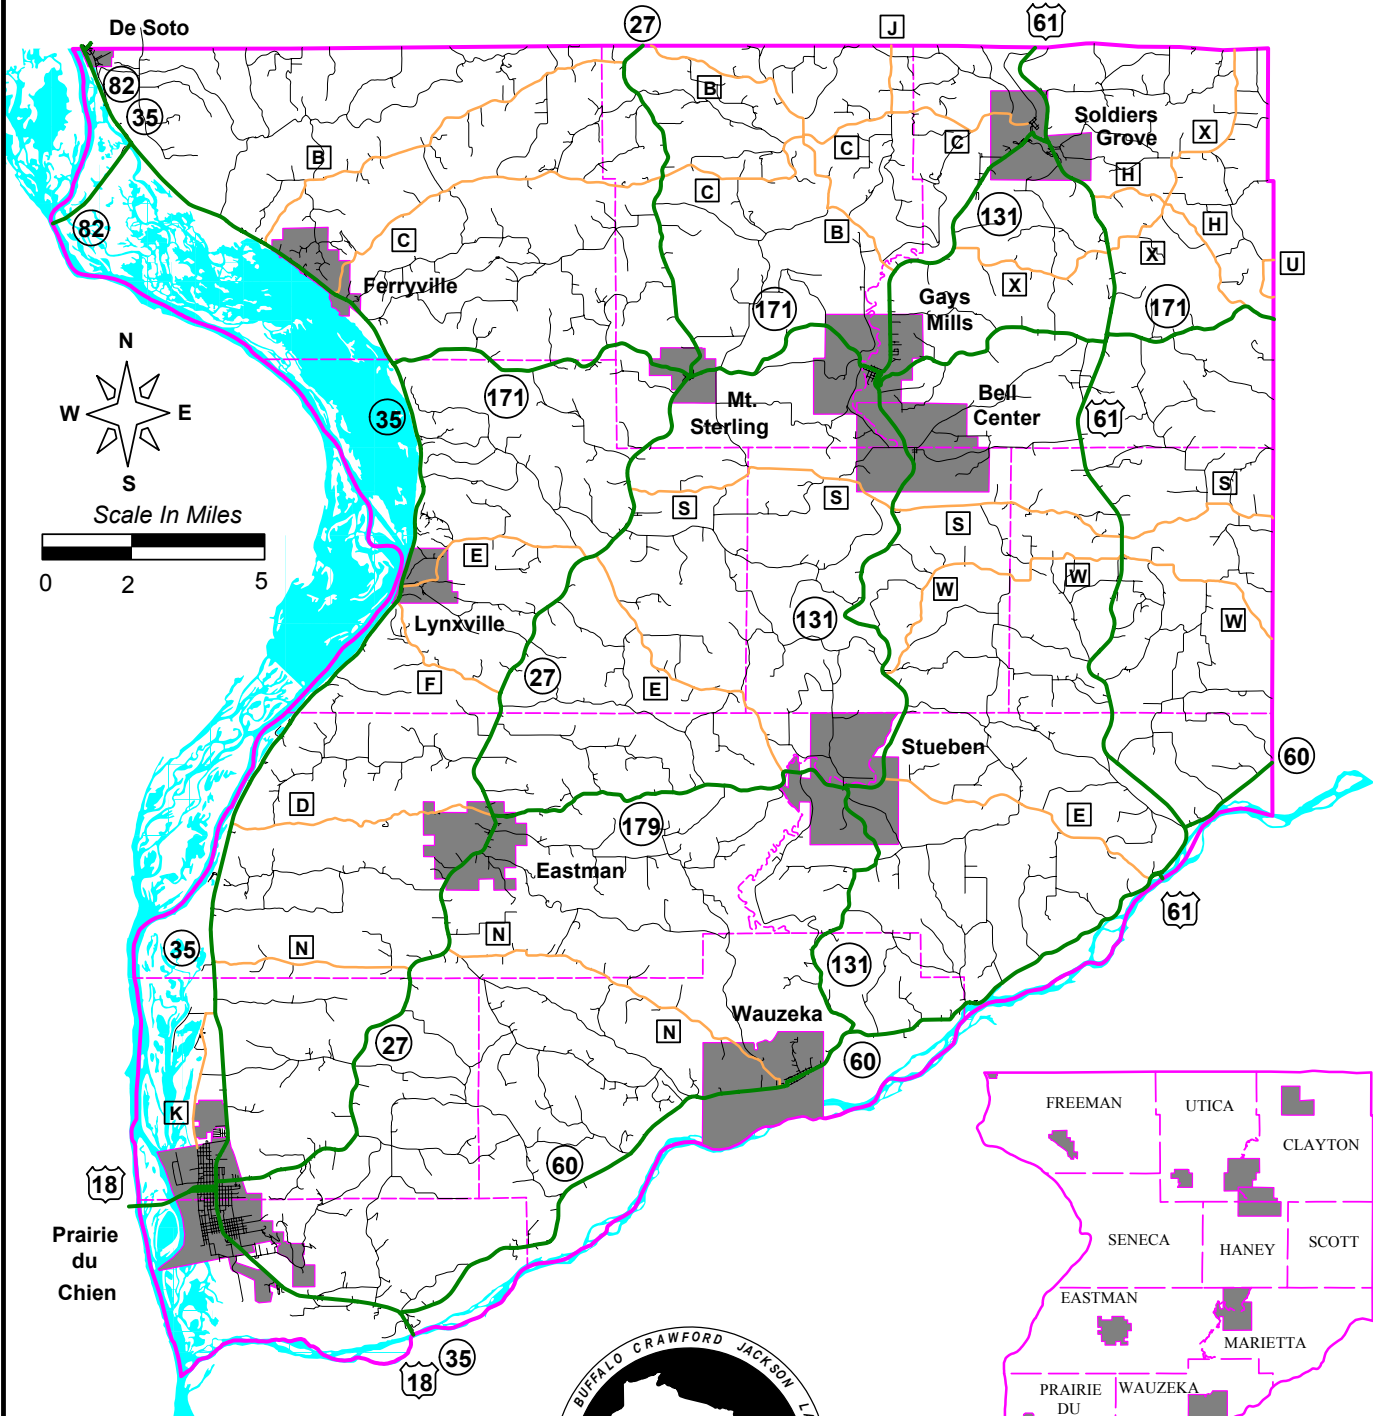

# CRAWFORD COUNTY WISCONSIN

- State/US Highway
- County Road
- Local Road
- Town Boundary
- County Boundary
- Incorporated Community
- Open Water

Base map produced by MRRPC / dab