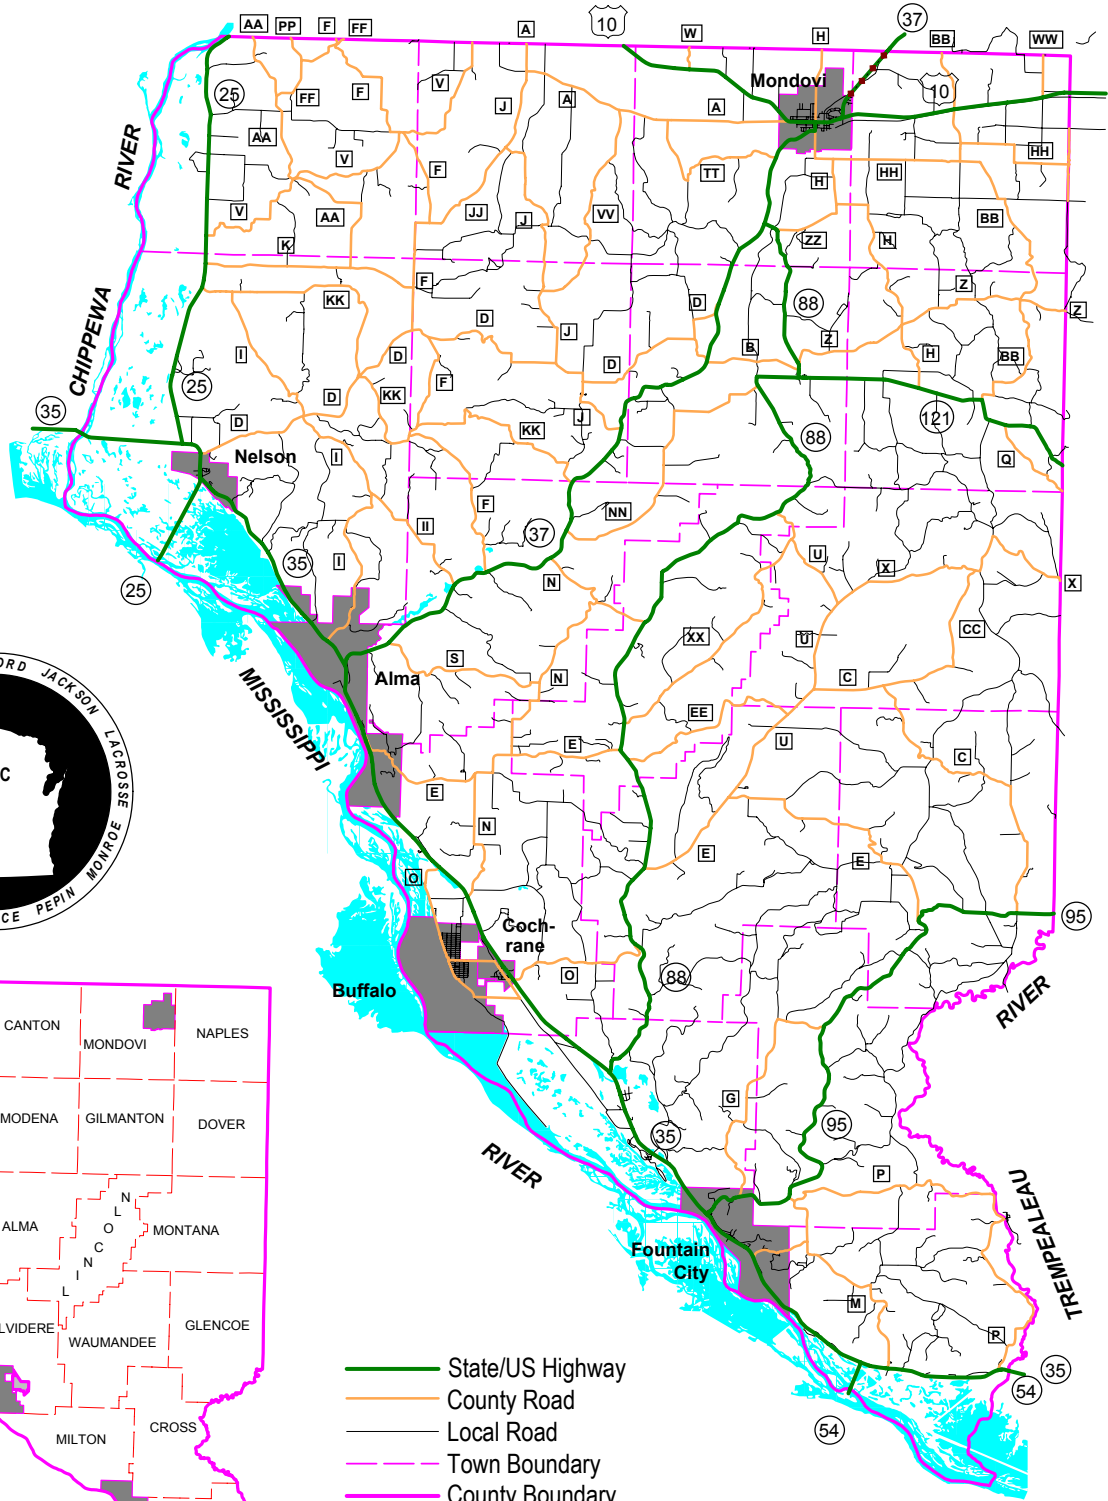

BUFFALO COUNTY WISCONSIN

Scale In Miles

- State/US Highway
- County Road
- Local Road
- Town Boundary
- County Boundary
- Incorporated Community
- Open Water